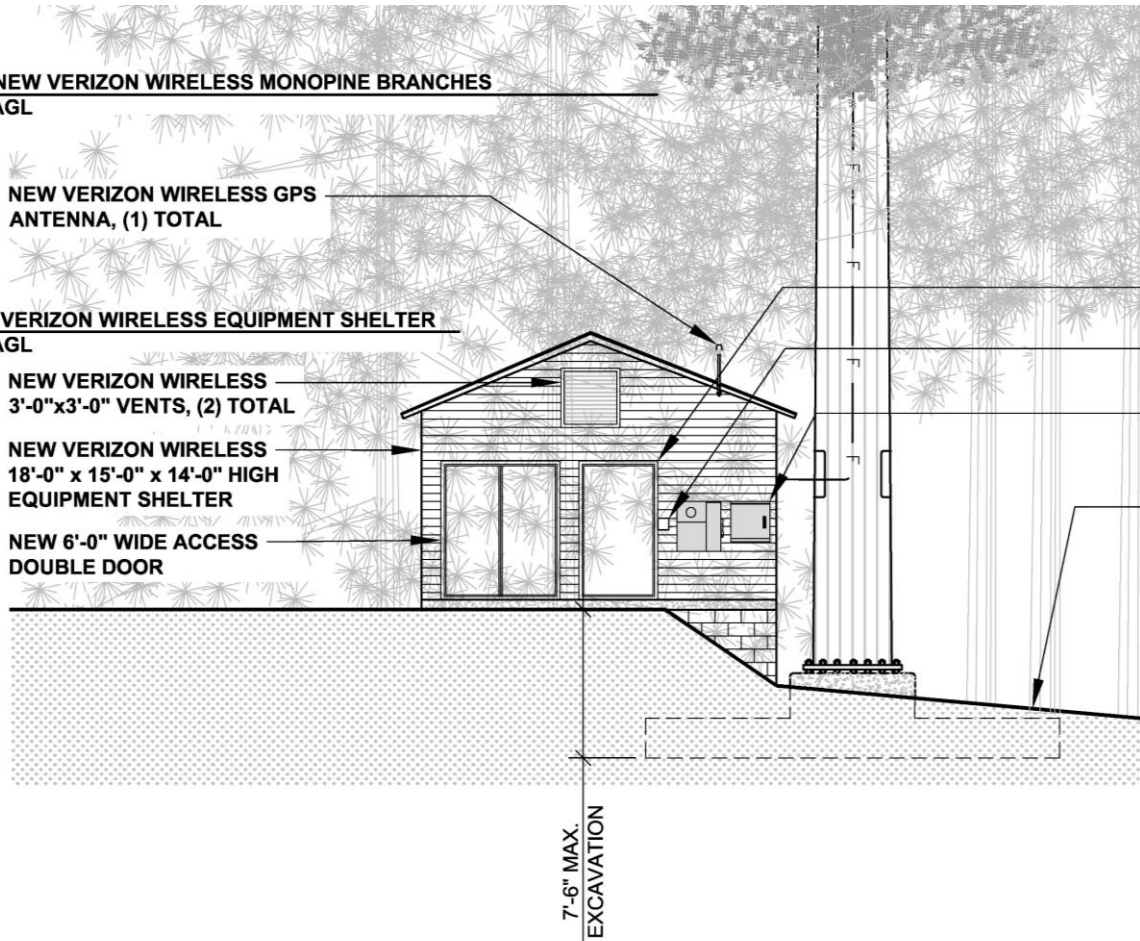

WEST ELEVATION

- NEW VERIZON WIRELESS MONOPINE BRANCHES
13'-0" AGL
- NEW VERIZON WIRELESS GPS
ANTENNA, (1) TOTAL
- NEW VERIZON WIRELESS EQUIPMENT SHELTER
13'-0" AGL
- NEW VERIZON WIRELESS
3'-0"x3'-0" VENTS, (2) TOTAL
- NEW VERIZON WIRELESS
18'-0" x 15'-0" x 14'-0" HIGH
EQUIPMENT SHELTER
- NEW 6'-0" WIDE ACCESS
DOUBLE DOOR

WEST ELEVATION

EAST ELEVATION

- NEW VERIZON WIRELESS MONOPINE BRANCHES
13'-0" AGL
- NEW VERIZON WIRELESS GPS
ANTENNA, (1) TOTAL

EAST ELEVATION

- NEW VERIZON WIRELESS GPS
ANTENNA, (1) TOTAL
- NEW VERIZON WIRELESS EQUIPMENT SHELTER
13'-0" AGL
- NEW VERIZON WIRELESS 3'-0"x3'-0"
VENTS, (2) TOTAL
- NEW VERIZON WIRELESS
18'-0" x 15'-0" x 14'-0" HIGH
EQUIPMENT SHELTER
- NEW 6'-0" WIDE ACCESS
DOUBLE DOOR
- NEW 6'-0" TALL WOOD
FENCE
- NEW ADDRESS NUMBER
(HIGH X 18" WIDE)
- NEW VERIZON WIRELESS 8'-0" WIDE
WOOD DOUBLE ACCESS GATE W/
BOX (CFC506.1), PARTIALLY
DOWN FOR CLARITY

EAST ELEVATION