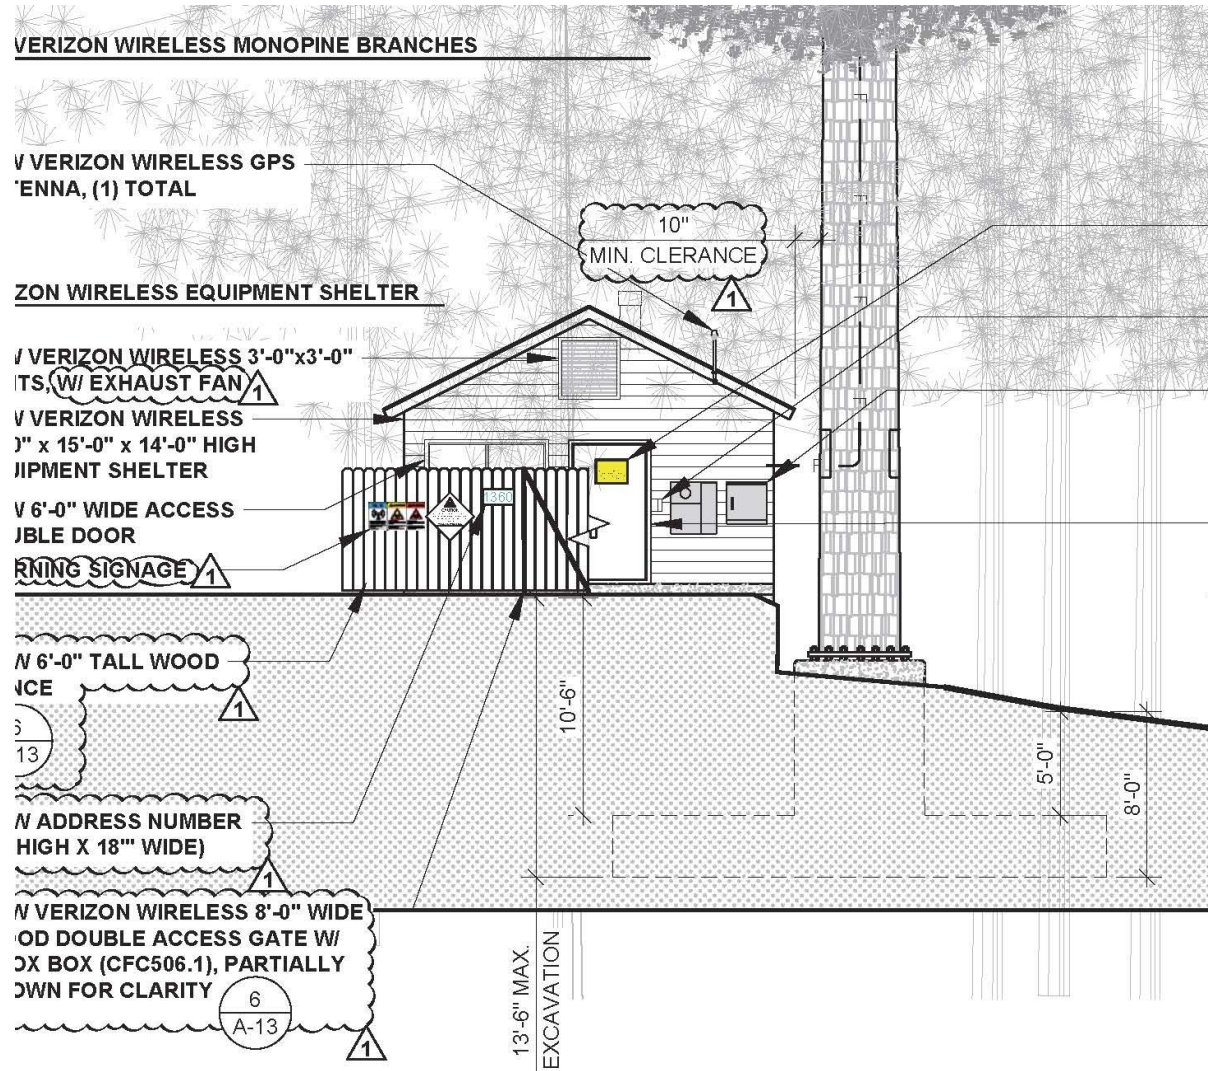

WEST ELEVATION

- NEW VERIZON WIRELESS MONOPINE BRANCHES
13'-0" AGL
- NEW VERIZON WIRELESS GPS
ANTENNA, (1) TOTAL
- NEW VERIZON WIRELESS EQUIPMENT SHELTER
13'-0" AGL
- NEW VERIZON WIRELESS
3'-0"x3'-0" VENTS, (2) TOTAL
- NEW VERIZON WIRELESS
18'-0" x 15'-0" x 14'-0" HIGH
EQUIPMENT SHELTER
- NEW 6'-0" WIDE ACCESS
DOUBLE DOOR

WEST ELEVATION

EAST ELEVATION

- NEW VERIZON WIRELESS MONOPINE BRANCHES
13'-0" AGL
- NEW VERIZON WIRELESS GPS
ANTENNA, (1) TOTAL

EAST ELEVATION

- NEW VERIZON WIRELESS GPS
ANTENNA, (1) TOTAL
- NEW VERIZON WIRELESS EQUIPMENT SHELTER
13'-0" AGL
- NEW VERIZON WIRELESS 3'-0"x3'-0"
VENTS, (2) TOTAL
- NEW VERIZON WIRELESS
18'-0" x 15'-0" x 14'-0" HIGH
EQUIPMENT SHELTER
- NEW 6'-0" WIDE ACCESS
DOUBLE DOOR
- NEW 6'-0" TALL WOOD
FENCE
- NEW ADDRESS NUMBER
(HIGH X 18" WIDE)
- NEW VERIZON WIRELESS 8'-0" WIDE
WOOD DOUBLE ACCESS GATE W/
BOX (CFC506.1), PARTIALLY
DOWN FOR CLARITY

EAST ELEVATION